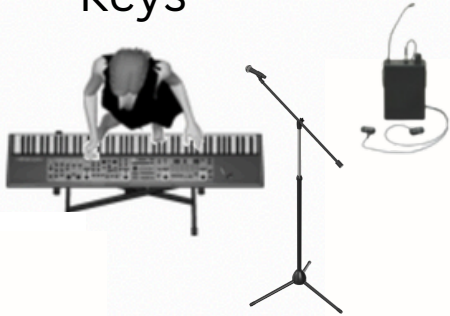

AUDIO RIOT STAGE PLOT 8-PIECE

Keys

Drums

Sax

Trumpet

Guitar

Colleen Vocal

Dan Vocal