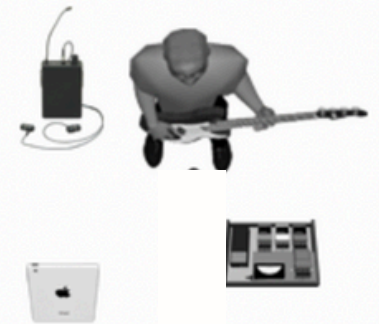

AUDIO RIOT STAGE PLOT 8-PIECE

Keys

Drums

Sax

Trumpet

Guitar

Colleen Vocal

Dan Vocal

Bass

1. Kick
2. Snare
3. Rack Tom
4. Floor Tom
5. DJ (if applies)
6. Bass (Direct)
7. Guitar (Direct)
8. Keys (Direct)
9. Tracks (Mono)

10. Dan Vocals
11. Colleen Vocals
12. Keys Vocals
13. Bass Vocals
14. Saxophone
15. Trumpet
16. Open
17. Talkback
18. Open R