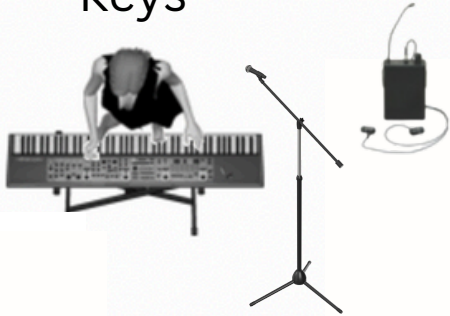

AUDIO RIOT STAGE PLOT 9-PIECE

Keys

Drums

Sax

Trumpet

Trombone

Guitar

Colleen Vocal

Dan Vocal

Bass

1. Kick
2. Snare
3. Rack Tom
4. Floor Tom
5. DJ (if applies)
6. Bass (Direct)
7. Guitar (Direct)
8. Keys (Direct)
9. Tracks (Mono)

10. Dan Vocals
11. Colleen Vocals
12. Keys Vocals
13. Bass Vocals
14. Saxophone
15. Trumpet
16. Trombone
17. Talkback
18. Open R