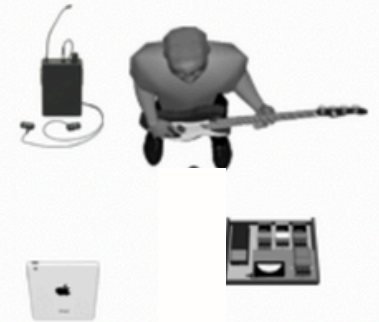

AUDIO RIOT STAGE PLOT 9-PIECE

Keys

Drums

Sax

Trumpet

Trombone

Guitar

Colleen Vocal

Dan Vocal

Bass

1. Kick
2. Snare
3. Rack Tom
4. Floor Tom
5. DJ (if applies)
6. Bass (Direct)
7. Guitar (Direct)
8. Keys (Direct)
9. Tracks (Mono)

10. Dan Vocals
11. Colleen Vocals
12. Keys Vocals
13. Bass Vocals
14. Saxophone
15. Trumpet
16. Trombone
17. Talkback
18. Open R